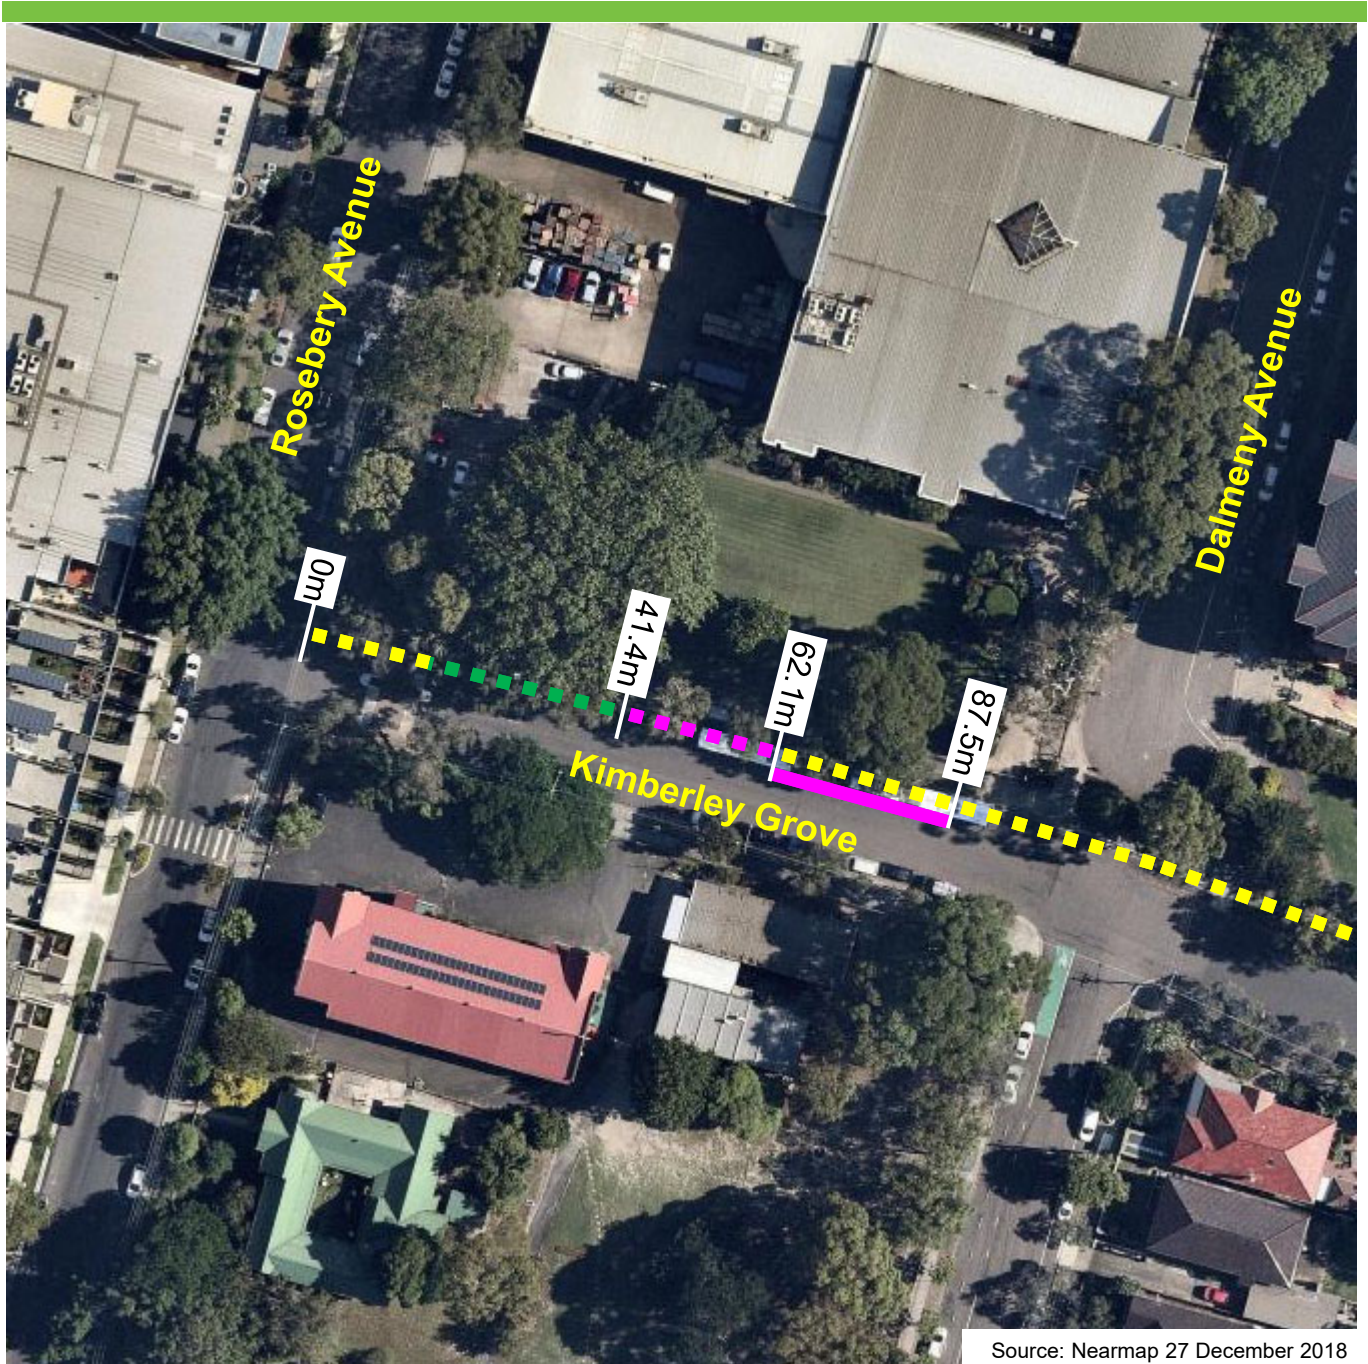

City - Circular Quay 304

Alfred Street Stand A
Circular Quay Railway Station

304

Rosebery 304

Kimberley Grove

Proposed Change

Proposal

Kimberley Grove, Rosebery
Proposed parking changes

Source: Nearmap 27 December 2018

Existing

- ■ ■ "No Stopping"
- ■ ■ Unrestricted
- ■ ■ "Bus Zone"

Proposed

- ■ ■ "Bus Zone"